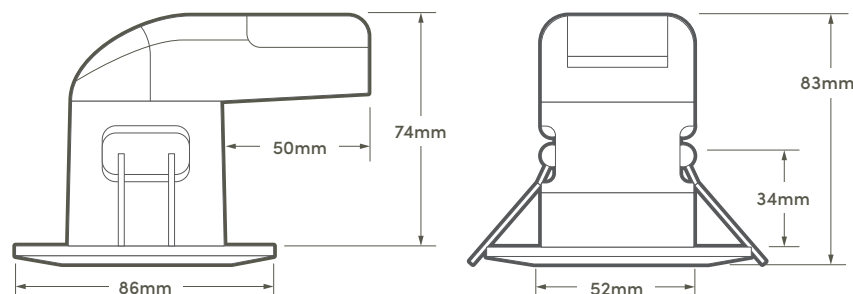

Yarra 6w Integrated Fire Rated Downlight

WARM WHITE OR COOL WHITE

Features

- Push Fit connectors
- Dimmable trailing and leading edge
- Interchangeable magnetic bezels
- White bezel as standard
- Available in emergency

Technical information

Wattage:	6w
Lumen output:	540-600lm
Lumens per Watt:	90-100lm
Voltage:	220-240v
Cutout:	62mm
Working Temp:	-30° - +40°

3000k	HSFRLED6WH/SC-30
4000k	HSFRLED6WH/SC