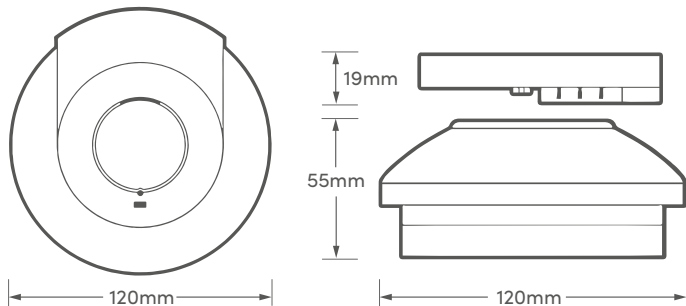

### TECHNICAL INFORMATION

Scheme Rating:	D1
Detection Type:	Photoelectric Sensor
Power Source:	220-240v
Battery Backup:	Rechargeable Lithium Battery with 10 year life
Alarm Sound Level:	85dB at 3 metres
Operating Temp:	0°C ~ 40°C
Operating Current:	<40mA operation
Radio Frequency Range:	Up to 80m in open areas & 30m indoors
Coverage Area:	60m <sup>2</sup> max at 2.4m mounting height
Weight:	178g
Approvals:	BS EN14604:2005