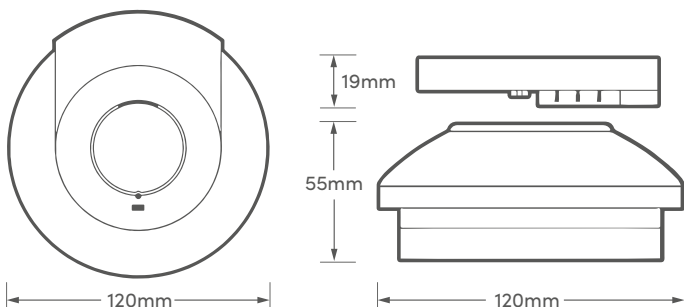

TECHNICAL INFORMATION

Scheme Rating:	D1
Detection Type:	Photoelectric Sensor
Power Source:	220-240v
Battery Backup:	Rechargeable Lithium Battery with 10 year life
Alarm Sound Level:	85dB at 3 metres
Operating Temp:	0°C ~ 40°C
Operating Current:	<40mA operation
Radio Frequency Range:	Up to 80m in open areas & 30m indoors
Coverage Area:	60m ² max at 2.4m mounting height
Weight:	178g
Approvals:	BS EN14604:2005