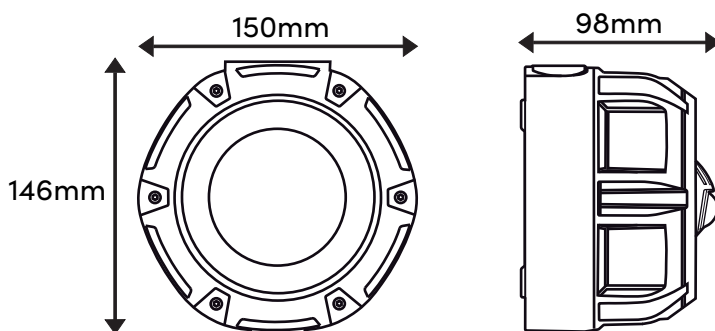

2CAS

WEATHERPROOF SOUNDER

GUARANTEE

Features

- 16 Tone patterns selectable
- Housed in UL VO flame retardant ABS
- 3 x 20mm knock outs (2 top, 1 bottom)
- Addressable via dip-switches

Technical Information

Operating Voltage:	17 - 28v DC
Quiescent current:	1.5mA
Alarm Current :	5.4mA
Sounder Type :	B
Ambient Op.Temp:	-25°C ~ + 70°C
Sound Output @ 1m:	96.9dB +/- 3dB
IP Rating:	IP65
Weight:	540g
Designed to:	EN54 - 3 Part B