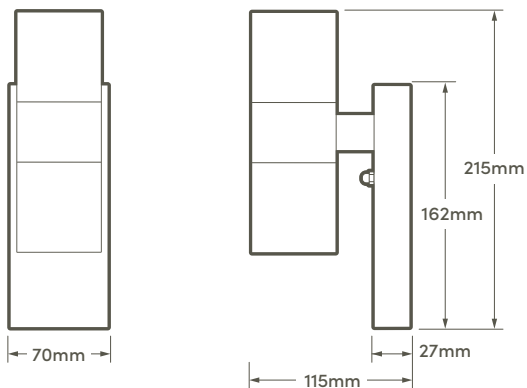

Stainless Steel	HSLEDUL/PC
Black	HSLEDUL/PC/BLK
Copper	HSLEDUL/PC/COP
Anthracite Grey	HSLEDUL/PC/GRY