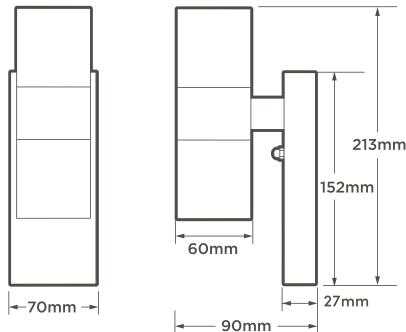

Coral Shore Up/Down Wall Light

WHITE OR BLACK

Features

- Accessory pack included
- Lamp not included
- Plastic body ideal for coastal areas
- GU10 compatible up to 35w

Technical information

Voltage: 220-240v