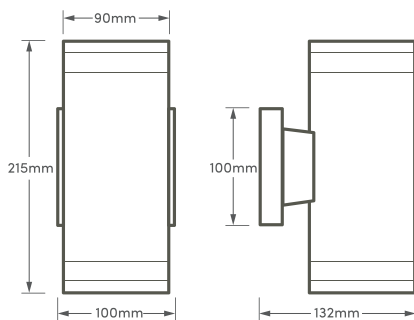

Coral PLUS+ Up/Down Wall Light

BLACK OR ANTHRACITE GREY

Features

- Accessory pack included
- Lamp not included
- Polycarbonate body
- GU10 compatible up to 35w

Technical information

Voltage: 220-240v

Black	HSLEDUL/BLK/L
Anthracite Grey	HSLEDUL/GRY/L