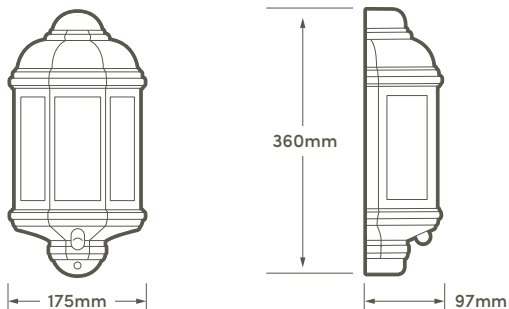

Caspian Half Lantern

COMPLETE WITH PIR SENSOR
AVAILABLE IN BLACK OR WHITE

Features

- Die cast aluminium
- Suitable for LED lamp
- E27 LED lamp compatible
- Lamp not included

Technical information

Max wattage:	60w
Voltage:	220-240v
Detection distance:	6m