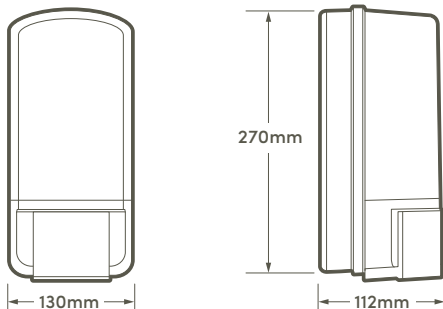

### Technical information

Wattage:	6w
Lumen output:	428lm
Lumens per Watt:	71.3lm
CCT:	6500k
Voltage:	110-240v

Product code: **HSLEDBH/ST**