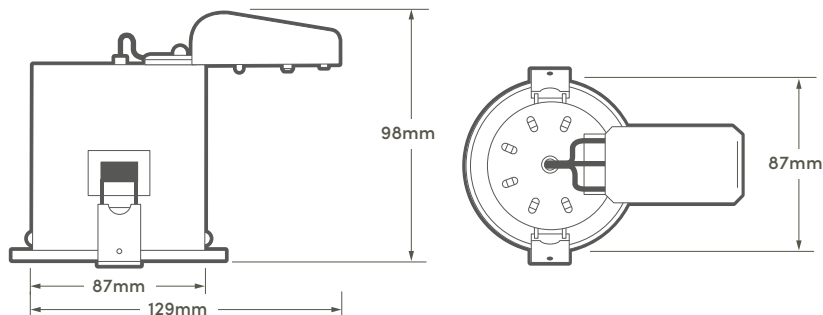

Brisbane Fire Rated GU10 Fixed Showerlight

MATTE BLACK, BRASS, POLISHED CHROME, SATIN CHROME OR MATTE WHITE

Features

- Push Fit connectors
- Loop in/loop out connectors
- Die cast aluminium
- Screwless cover
- High durability spring clips
- 30, 60, 90 mins fire rated
- Lamp not included

Technical information

Cutout:	72mm
Voltage:	220-240v
Acoustics certification:	Part E

Matte Black	HSFRSLMB
Brass:	HSFRSLBR
Polished Chrome:	HSFRSLPC
Satin Chrome:	HSFRSLSC
Matte White:	HSFRSLWH