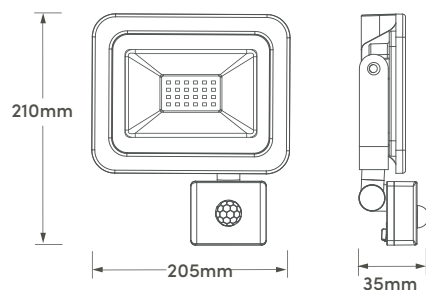

Baltic 50w LED Slim Floodlight

COMPLETE WITH PIR SENSOR
BLACK

Features

- Aluminium body
- Manual override function

Technical information

Wattage:	50w
Lumen output:	4000lm
Lumens per Watt:	80lm
CCT:	6500k
Voltage:	220-240v
Detection distance:	10
Detection angle:	180°
Cable length:	2m