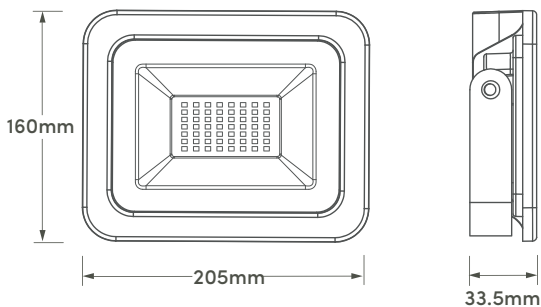

Baltic 50w LED Slim Floodlight

BLACK

Features

- Aluminium body

Technical information

Wattage:	50w
Lumen output:	4000lm
Lumens per Watt:	80lm
CCT:	6500k
Voltage:	220-240v
Cable length:	2m

Product code: HSSLF050