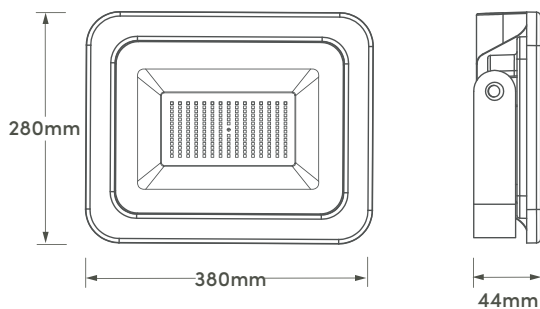

Baltic 150w LED Slim Floodlight

BLACK

Features

- Aluminium body

Technical information

Wattage:	150w
Lumen output:	12000lm
Lumens per Watt:	80lm
CCT:	6500k
Voltage:	220-240v
Cable length:	2m

Product code: HSSLF150