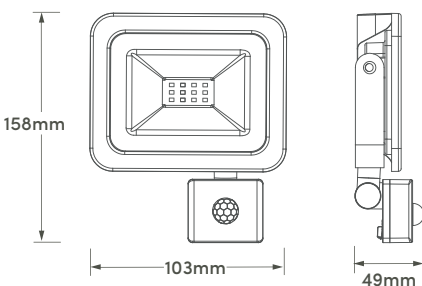

## Baltic 10w LED Slim Floodlight

COMPLETE WITH PIR SENSOR  
BLACK

### Features

- Aluminium body
- Manual override function

### Technical information

Wattage:	10w
Lumen output:	800lm
Lumens per Watt:	80lm
CCT:	6500k
Voltage:	220-240v
Detection distance:	10
Detection angle:	180°
Cable length:	2m

Product code: HSSLF010/PIR