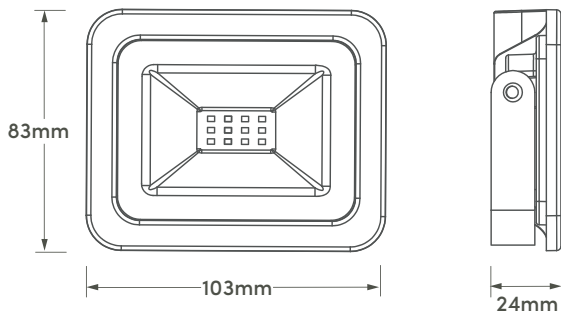

Baltic 10w LED Slim Floodlight

BLACK

Features

- Aluminium body

Technical information

Wattage:	10w
Lumen output:	800lm
Lumens per Watt:	80lm
CCT:	6500k
Voltage:	220-240v
Cable length:	2m

Product code: HSSLF010