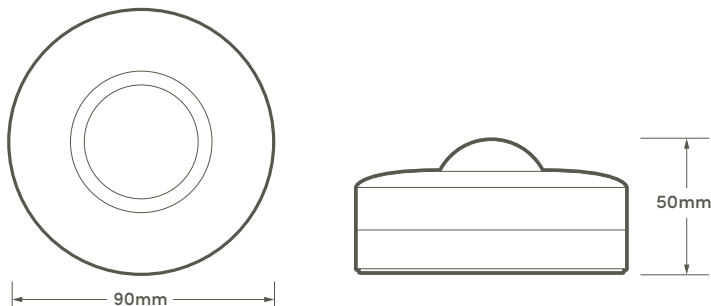

Balearic Surface Occupancy Detector

WHITE

Features

- 360° detection
- Individual settings for time and lux
- Surface mounted
- No minimum load
- Besa box mountable

Technical information

Detection distance:	6m Max
Detection range:	120° side view 360° top view
Ambient light:	<3-2000 Lux
Time delay:	Min 10 sec Max 15 min
Maximum load:	500w LED
IP rating:	IP44
Voltage:	110-240v
Installation Height:	2.2m - 4m