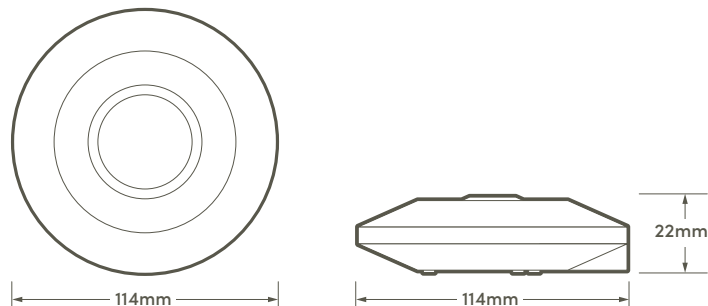

Balearic Slim Surface Occupancy Detector

WHITE

Features

- 360° detection
- Individual settings for time and lux
- Surface mounted
- Slim and discreet design

Technical information

Detection distance:	6m Max
Detection range:	360°
Ambient light:	<3-2000 Lux
Time delay:	Min 10 sec
	Max 15 min
Maximum load:	1000w LED
IP rating:	IP20
Voltage:	220-240v
Working Temp:	-20°C ~ +40°C