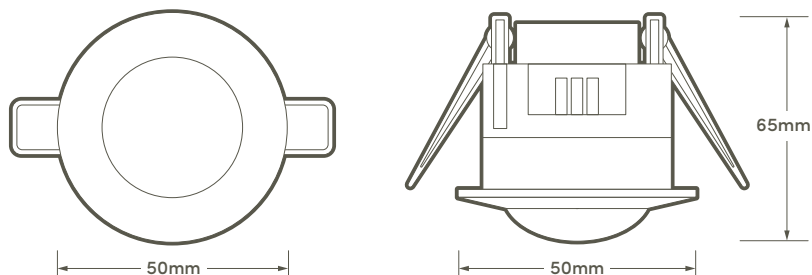

Balearic Miniature Recessed Occupancy Detector

WHITE

Features

- 360° detection
- Individual settings for time and lux
- Internal use

Technical information

Detection distance:	6m Max
Detection range:	120° side view 360° top view
Ambient light:	3-2000 lux (adjustable)
Time delay:	Min 10 sec Max 15 mins
Maximum load:	400w LED
Cutout:	42mm
IP rating:	IP20
Voltage:	220-240v
Installation Height:	2-4 metres