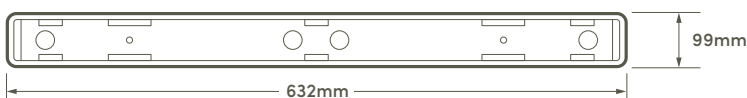

Technical information

Voltage: 110-240v

Product code: HSCR/TR218