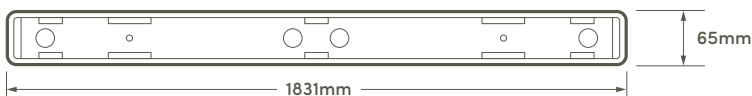

Arctic Ready Single 6ft LED Tube Ready Weatherproof

Features

- Polycarbonate body/diffuser
- Stainless steel clips
- Pre-wired for single ended LED tubes
- White powder coated gear tray
- Suitable for 110v or 240v use
- Lamp not included

Technical information

Voltage: 110-240v

Product code: HSCR/TR170