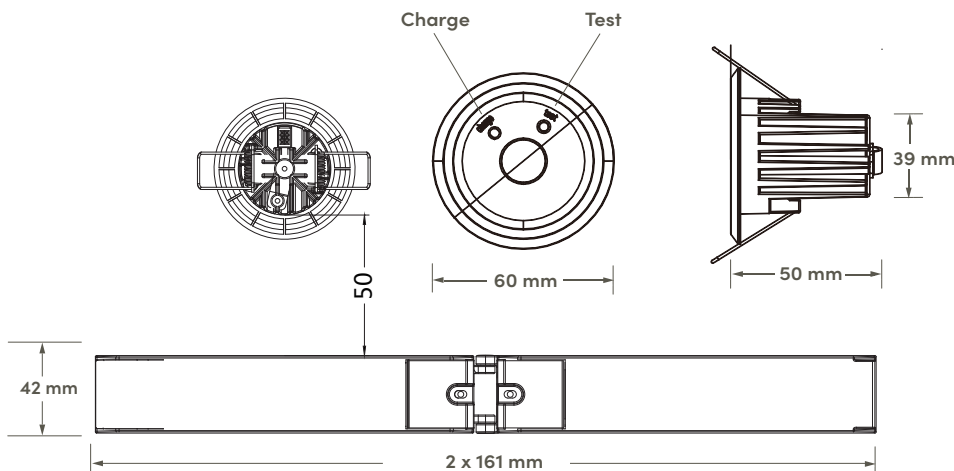

ANGEL EMERGENCY DOWNLIGHT WITH SELF TEST

FEATURES

- Automatic Self-test
- White bezel included
- Non-maintained
- Status Indicators
- Long lasting lithium battery
- Manual test button

Product Code: HSEM3W/WS-ST

TECHNICAL INFORMATION

Rated voltage:	220-240vAC 50/60 Hz
Wattage:	3.5w (em mode)
Lumen output:	150Lm (em mode)
Colour temperature:	6400K
Battery (LiFePO4):	3.2v 1500mAh
Charging time:	16 Hours
Battery Protection:	Overcharge & overdischarge protection
Ingress Protection:	IP20
Minium emergency duration:	3 Hours
Operating Temp:	0°C~40°C
Protection Class:	Class II
Weight:	246g
Produced in accordance with:	BS EN 60598-2-22
Hole cut-out:	40-45mm