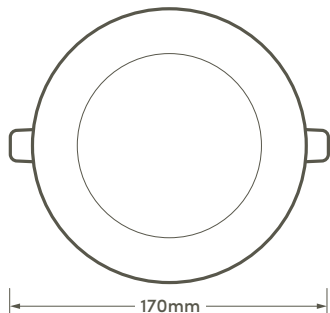

Ottawa 12w LED Circular Slimline Panel Light

Features

- Pre-installed spring clips
- Ultra-slim design, perfect for low void ceilings
- Insulated driver
- Available in emergency

Technical information

Wattage:	12w
Lumen output:	960lm
Lumens per Watt:	73.3lm
Voltage:	110-240v
Cutout:	152mm
LEDs:	Edge Lit
CRI:Ra:	80
Life Expectancy:	30,000 Hours
Microwave Sensor:	Compatible, not incl

Warm White:	HSLEDCPL12/27
Cool White:	HSLEDCPL12/40
Daylight:	HSLEDCPL12/64