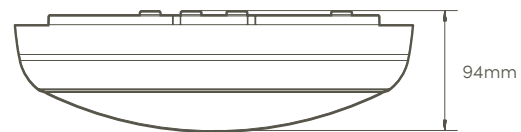

TECHNICAL SPECIFICATION:

PRODUCT CODE	HSLEDDF
INPUT VOLTAGE	220-240V
WATTAGE	Adjustable - 8W, 10.5W, 13.5W & 16W
LUMEN OUTPUT	1080lm / 1400lm / 1850lm / 2150lm
LUMENS PER WATT	135lm/w
LED FORWARD VOLTAGE / CURRENT	117-144V
LED CHIP LIFETIME(L70)	>54000 hours
CCT SELECTABLE	3
CCTK	3000K / 4000K / 6000K
FREQUENCY	50/60Hz
CRI/RA	Ra > 80
CLASS	II
IP RATING	IP65
IK RATING	IK06
RATED LIFE	5 Years
AMBIENT OP. TEMP	-20°~ 40°C

DIMENSIONS:

*All information is subject to change and should be verified before any critical action.

Includes
fischer
Duopower plugs & Fischer Screws

Member of
theLIA

UKAS
ISO 14001

UKAS
ISO 9001