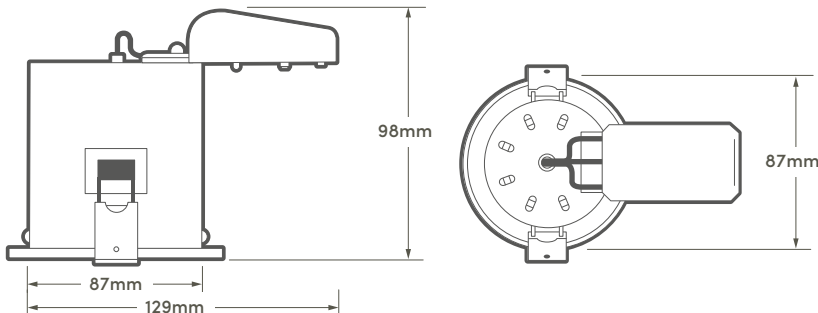

## Brisbane Fire Rated GU10 Fixed Showerlight

MATTE BLACK, BRASS, POLISHED CHROME, SATIN CHROME OR MATTE WHITE

### Features

- Push Fit connectors
- Loop in/loop out connectors
- Die cast aluminium
- Screwless cover
- High durability spring clips
- 30, 60, 90 mins fire rated
- Lamp not included

### Technical information

Cutout:	72mm
Voltage:	220-240v
Acoustics certification:	Part E

Matte Black	HSFRSLMB
Brass:	HSFRSLBR
Polished Chrome:	HSFRSLPC
Satin Chrome:	HSFRSLSC
Matte White:	HSFRSLWH