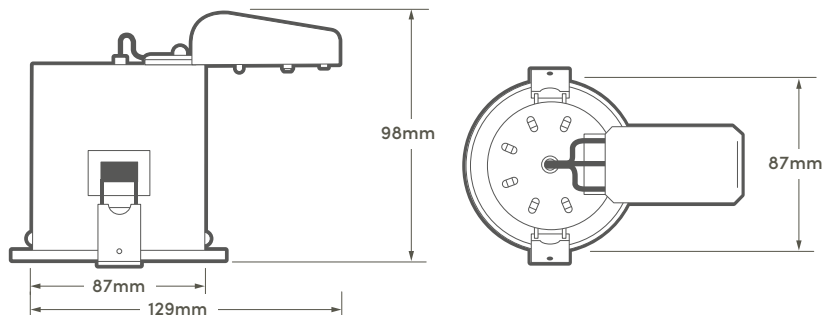

Brisbane Fire Rated GU10 Fixed Downlight

MATTE BLACK, BRASS, POLISHED CHROME, SATIN CHROME OR MATTE WHITE

Features

- Push Fit connectors
- Loop in/loop out connectors
- Die cast aluminium
- Screwless cover
- High durability spring clips
- 30, 60, 90 mins fire rated
- Lamp not included

Technical information

Cutout:	72mm
Voltage:	220-240v
Acoustics certification:	Part E

Matte Black:	HSFRDLMB
Brass:	HSFRDLBR
Polished Chrome:	HSFRDLPC
Satin Chrome:	HSFRDLSC
Matte White:	HSFRDLWH